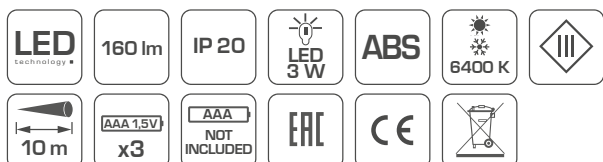

Technical specifications

HT1E420	5902801260261	-	12 pcs	48 pcs

Distributor:

RU 000 «ГТВ РУС»
140073 Московская область
Люберецкий район, пос.Томилино
мкрн. Птицефабрика, Литер 7А

CZ GTV Czech Distribution s.r.o.
CTPark Ostrava, Na Rovince 879
720 00 Ostrava Hrabová

HR GTV Croatia d.o.o.
Kovinska 4a, 10000 Zagreb, Hrvatska

Högert Technik GmbH
Pariser Platz 6a
10117 Berlin, Deutschland
Importer: GTV, Przejazdowa 21
05-800 Pruszków, Polska